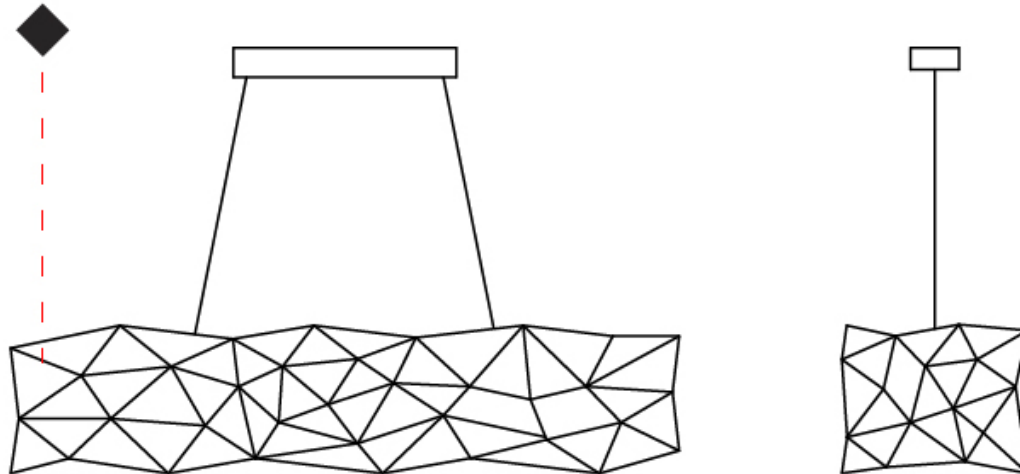

COSMOS ABSTRACT SUSPENSION

D101738-

PROJECT _____

TYPE _____

SPECIFIER _____

QUANTITY _____

DATE _____