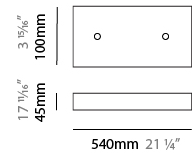

COSMOS ABSTRACT SUSPENSION

D101740-

base number   LED Dimming   Color Temperature   Finish Options

1. To build a product code in our configurator select the specify button on the base model # product page
2. To build a manual product code on this datasheet choose from the options listed below in blue font and add the suffix to the base model #

GENERAL

Series: Cosmos Abstract
Brand: Quasar
Division: Design
Mounting Type: Suspension
Mounting Location: Ceiling
Subcategory: Ambient

PHYSICAL

Shape: Abstract
Length (mm): 2000
Length (in): 78 ¾
Width (mm): 500
Width (in): 19 11/16
Height (mm): 400
Height (in): 15 ¾
Max. Overall Height (mm): 2400
Max. Overall Height (in): 94 ½
Light Distribution: Omnidirectional
Weight (kg): 4.5
Weight (lbs): 9.92
[Fixture Finish: NIC / BRA / BBR](#)
Fixture Material: Metal
Cable Details: 2000mm Cable
Upon Request: Custom Sizes

ELECTRICAL

Lamp Type: LED
Input Wattage (W): 42
[Dimming: Non-Dimming / Phase Dimming (120vac Only)](#)
Driver Included: Yes
Driver Location: Integrated
Driver Type: Constant Voltage - Universal
Driver Class: Class 2
Input Voltage (V): 120 - 277
Output Voltage (V): 12
Upon Request: Integral: 0-10Vdc dimming

LED

Number of LEDs: 70
[Color Temperature (°K): 2400 / 2800](#)
Max. Delivered Lumen (lm): 2100 (2800K)
CRI: >90 CRI
Lamp Life (hrs): 50000

OPTICAL

RATINGS AND CERTIFICATIONS

Certified By: Certified for North American Standards
IP rating: IP20