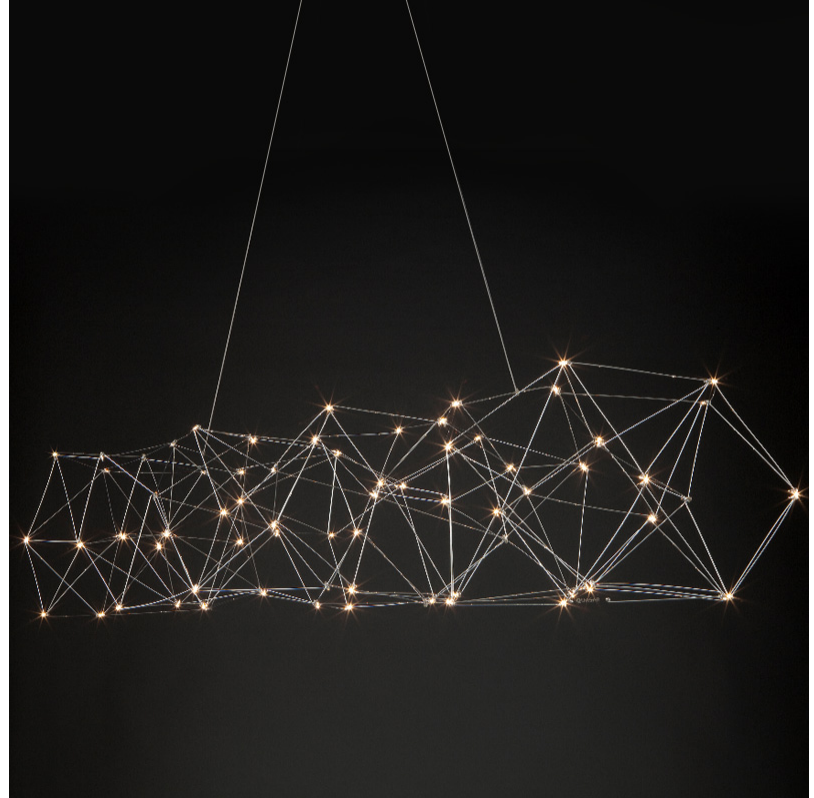

PROJECT	
TYPE	
SPECIFIER	
QUANTITY	
DATE	

COSMOS ABSTRACT SUSPENSION

D101943-

base number	LED Dimming	Color Temperature	Finish Options

1. To build a product code in our configurator select the specify button on the base model # product page
2. To build a manual product code on this datasheet choose from the options listed below in blue font and add the suffix to the base model #

GENERAL

Series: Cosmos Abstract
Brand: Quasar
Division: Design
Mounting Type: Suspension
Mounting Location: Ceiling
Subcategory: Ambient

PHYSICAL

Shape: Abstract
Length (mm): 1500
Length (in): 59 1/16
Width (mm): 500
Width (in): 19 11/16
Height (mm): 400
Height (in): 15 3/4
Max. Overall Height (mm): 2400
Max. Overall Height (in): 94 1/2
Light Distribution: Omnidirectional
Weight (kg): 4.5
Weight (lbs): 9.92
Fixture Finish: NIC / BRA / BBR
Fixture Material: Metal
Upon Request: Custom Sizes

ELECTRICAL

Lamp Type: LED
Input Wattage (W): 33
Dimming: Non-Dimming / Phase Dimming (120vac Only)
Driver Included: Yes
Driver Location: Integrated
Driver Type: Constant Voltage - Universal
Driver Class: Class 2
Input Voltage (V): 120 - 277
Output Voltage (V): 12
Upon Request: Integral: 0-10Vdc dimming

LED

Number of LEDs: 55
Color Temperature (°K): 2400 / 2800
Max. Delivered Lumen (lm): 1650 (2800K)
CRI: >90 CRI
Lamp Life (hrs): 50000

OPTICAL

RATINGS AND CERTIFICATIONS

Certified By: Certified for North American Standards
IP rating: IP20