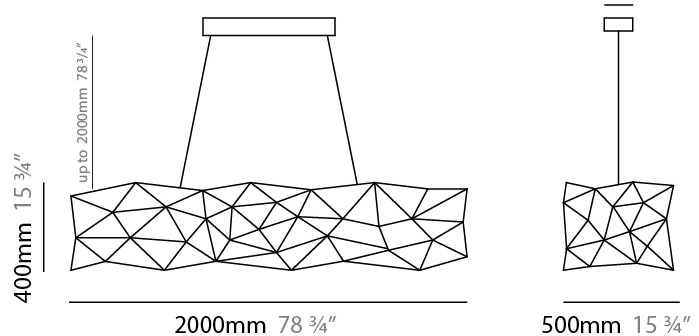

COSMOS ABSTRACT SUSPENSION

D101740-

base number   LED Dimming   Color Temperature   Finish Options

1. To build a product code in our configurator select the specify button on the base model # product page
2. To build a manual product code on this datasheet choose from the options listed below in blue font and add the suffix to the base model #

GENERAL

Series: Cosmos Abstract
Brand: Quasar
Division: Design
Mounting Type: Suspension
Mounting Location: Ceiling
Subcategory: Ambient

PHYSICAL

Shape: Abstract
Length (mm): 2000
Length (in): 78 ¾
Width (mm): 500
Width (in): 19 11/16
Height (mm): 400
Height (in): 15 ¾
Max. Overall Height (mm): 2400
Max. Overall Height (in): 94 ½
Light Distribution: Omnidirectional
Weight (kg): 4.5
Weight (lbs): 9.92
[Fixture Finish: NIC / BRA / BBR](#)
Fixture Material: Metal
Cable Details: 2000mm Cable
Upon Request: Custom Sizes

ELECTRICAL

Lamp Type: LED
Input Wattage (W): 42
[Dimming: Non-Dimming / Phase Dimming (120vac Only)](#)
Driver Included: Yes
Driver Location: Integrated
Driver Type: Constant Voltage - Universal
Driver Class: Class 2
Input Voltage (V): 120 - 277
Output Voltage (V): 12
Upon Request: Integral: 0-10Vdc dimming

LED

Number of LEDs: 70
[Color Temperature (°K): 2400 / 2800](#)
Max. Delivered Lumen (lm): 2100 (2800K)
CRI: >90 CRI
Lamp Life (hrs): 50000

OPTICAL

RATINGS AND CERTIFICATIONS

Certified By: Certified for North American Standards
IP rating: IP20