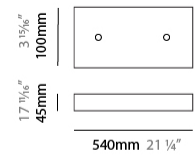

COSMOS ABSTRACT SUSPENSION

D101738-

base number   LED   Color   Finish
Dimming   Temperature   Options

1. To build a product code in our configurator select the specify button on the base model # product page
2. To build a manual product code on this datasheet choose from the options listed below in blue font and add the suffix to the base model #

GENERAL

Series: Cosmos Abstract
Brand: Quasar
Division: Design
Mounting Type: Suspension
Mounting Location: Ceiling
Subcategory: Ambient

PHYSICAL

Shape: Abstract
Length (mm): 1250
Length (in): 49 ³/₁₆
Width (mm): 500
Width (in): 19 ¹¹/₁₆
Height (mm): 400
Height (in): 15 ³/₄
Max. Overall Height (mm): 2400
Max. Overall Height (in): 94 ¹/₂
Light Distribution: Omnidirectional
Weight (kg): 4
Weight (lbs): 8.82
[Fixture Finish: NIC / BRA / BBR](#)
Fixture Material: Metal
Cable Details: 2000mm Cable
Upon Request: Custom Sizes

ELECTRICAL

Lamp Type: LED
Input Wattage (W): 30
[Dimming: Non-Dimming / Phase Dimming (120vac Only)](#)
Driver Included: Yes
Driver Location: Integrated
Driver Type: Constant Voltage - Universal
Driver Class: Class 2
Input Voltage (V): 120 - 277
Output Voltage (V): 12
Upon Request: Integral: 0-10Vdc dimming

LED

Number of LEDs: 50
[Color Temperature (°K): 2400 / 2800](#)
Max. Delivered Lumen (lm): 1500 (2800K)
CRI: >90 CRI
Lamp Life (hrs): 50000

OPTICAL

RATINGS AND CERTIFICATIONS

Certified By: Certified for North American Standards
IP rating: IP20