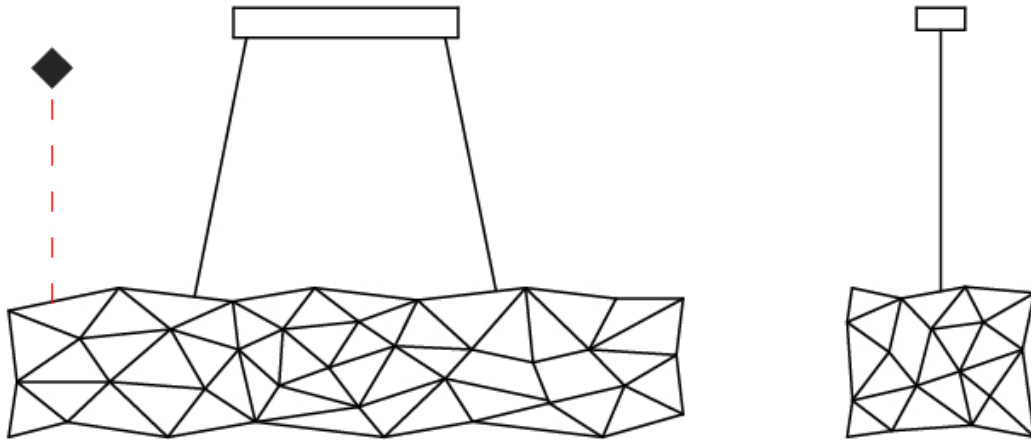

COSMOS ABSTRACT SUSPENSION

D101740-

PROJECT	_____
TYPE	_____
SPECIFIER	_____
QUANTITY	_____
DATE	_____