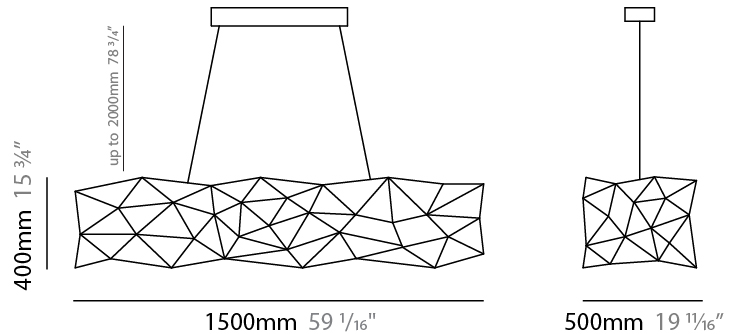

PROJECT	
TYPE	
SPECIFIER	
QUANTITY	
DATE	

COSMOS ABSTRACT SUSPENSION

D101943-

base number	LED Dimming	Color Temperature	Finish Options

1. To build a product code in our configurator select the specify button on the base model # product page
2. To build a manual product code on this datasheet choose from the options listed below in blue font and add the suffix to the base model #

GENERAL

Series: Cosmos Abstract
Brand: Quasar
Division: Design
Mounting Type: Suspension
Mounting Location: Ceiling
Subcategory: Ambient

PHYSICAL

Shape: Abstract
Length (mm): 1500
Length (in): 59 1/16
Width (mm): 500
Width (in): 19 11/16
Height (mm): 400
Height (in): 15 3/4
Max. Overall Height (mm): 2400
Max. Overall Height (in): 94 1/2
Light Distribution: Omnidirectional
Weight (kg): 4.5
Weight (lbs): 9.92
Fixture Finish: NIC / BRA / BBR
Fixture Material: Metal
Upon Request: Custom Sizes

ELECTRICAL

Lamp Type: LED
Input Wattage (W): 33
Dimming: Non-Dimming / Phase Dimming (120vac Only)
Driver Included: Yes
Driver Location: Integrated
Driver Type: Constant Voltage - Universal
Driver Class: Class 2
Input Voltage (V): 120 - 277
Output Voltage (V): 12
Upon Request: Integral: 0-10Vdc dimming

LED

Number of LEDs: 55
Color Temperature (°K): 2400 / 2800
Max. Delivered Lumen (lm): 1650 (2800K)
CRI: >90 CRI
Lamp Life (hrs): 50000

OPTICAL

RATINGS AND CERTIFICATIONS

Certified By: Certified for North American Standards
IP rating: IP20