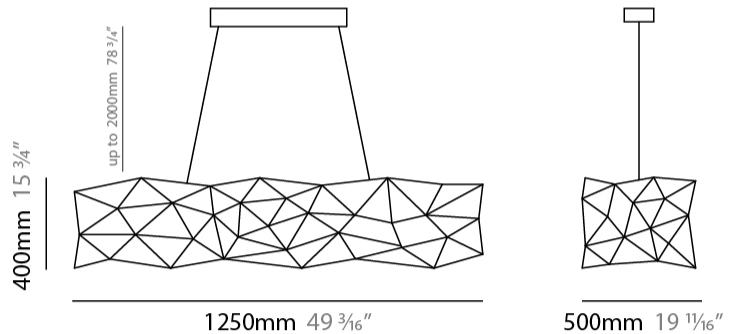

COSMOS ABSTRACT SUSPENSION

D101738-

base number   LED   Color   Finish
Dimming   Temperature   Options

1. To build a product code in our configurator select the specify button on the base model # product page
2. To build a manual product code on this datasheet choose from the options listed below in blue font and add the suffix to the base model #

GENERAL

Series: Cosmos Abstract
Brand: Quasar
Division: Design
Mounting Type: Suspension
Mounting Location: Ceiling
Subcategory: Ambient

PHYSICAL

Shape: Abstract
Length (mm): 1250
Length (in): 49 ³/₁₆
Width (mm): 500
Width (in): 19 ¹¹/₁₆
Height (mm): 400
Height (in): 15 ³/₄
Max. Overall Height (mm): 2400
Max. Overall Height (in): 94 ¹/₂
Light Distribution: Omnidirectional
Weight (kg): 4
Weight (lbs): 8.82
[Fixture Finish: NIC / BRA / BBR](#)
Fixture Material: Metal
Cable Details: 2000mm Cable
Upon Request: Custom Sizes

ELECTRICAL

Lamp Type: LED
Input Wattage (W): 30
[Dimming: Non-Dimming / Phase Dimming (120vac Only)](#)
Driver Included: Yes
Driver Location: Integrated
Driver Type: Constant Voltage - Universal
Driver Class: Class 2
Input Voltage (V): 120 - 277
Output Voltage (V): 12
Upon Request: Integral: 0-10Vdc dimming

LED

Number of LEDs: 50
[Color Temperature (°K): 2400 / 2800](#)
Max. Delivered Lumen (lm): 1500 (2800K)
CRI: >90 CRI
Lamp Life (hrs): 50000

OPTICAL

RATINGS AND CERTIFICATIONS

Certified By: Certified for North American Standards
IP rating: IP20