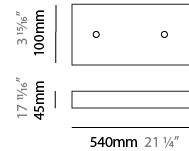

PROJECT	
TYPE	
SPECIFIER	
QUANTITY	
DATE	

COSMOS ABSTRACT SUSPENSION

D101943-

base number	LED Dimming	Color Temperature	Finish Options

1. To build a product code in our configurator select the specify button on the base model # product page
2. To build a manual product code on this datasheet choose from the options listed below in blue font and add the suffix to the base model #

GENERAL

Series: Cosmos Abstract
Brand: Quasar
Division: Design
Mounting Type: Suspension
Mounting Location: Ceiling
Subcategory: Ambient

PHYSICAL

Shape: Abstract
Length (mm): 1500
Length (in): 59 1/16
Width (mm): 500
Width (in): 19 11/16
Height (mm): 400
Height (in): 15 3/4
Max. Overall Height (mm): 2400
Max. Overall Height (in): 94 1/2
Light Distribution: Omnidirectional
Weight (kg): 4.5
Weight (lbs): 9.92
Fixture Finish: NIC / BRA / BBR
Fixture Material: Metal
Upon Request: Custom Sizes

ELECTRICAL

Lamp Type: LED
Input Wattage (W): 33
Dimming: Non-Dimming / Phase Dimming (120vac Only)
Driver Included: Yes
Driver Location: Integrated
Driver Type: Constant Voltage - Universal
Driver Class: Class 2
Input Voltage (V): 120 - 277
Output Voltage (V): 12
Upon Request: Integral: 0-10Vdc dimming

LED

Number of LEDs: 55
Color Temperature (°K): 2400 / 2800
Max. Delivered Lumen (lm): 1650 (2800K)
CRI: >90 CRI
Lamp Life (hrs): 50000

OPTICAL

RATINGS AND CERTIFICATIONS

Certified By: Certified for North American Standards
IP rating: IP20